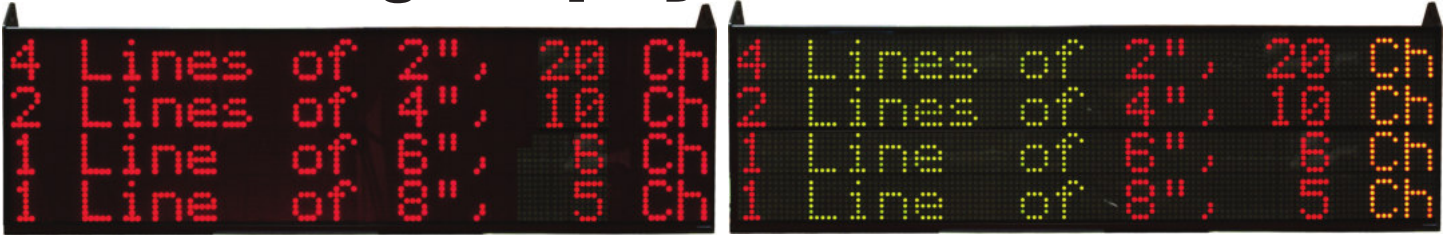

OUTDOOR Large Displays 4L20C and 4L40C

EZMR-4L20C-OUT

EZMRH-4L20C-OUT

EZMT-4L20C-OUT

EZMR-4L40C-OUT

EZMRH-4L40C-OUT

EZMT-4L40C-OUT

EZMarquee Specifications (OUTDOOR)

Part Number	EZMR-4L20C-OUT EZMR-4L20C-E-OUT EZMR-4L20C-D-OUT EZMR-4L20C-P-OUT EZMRH-4L20C-OUT EZMRH-4L20C-E-OUT EZMRH-4L20C-D-OUT EZMRH-4L20C-P-OUT	EZMT-4L20C-OUT EZMT-4L20C-E-OUT EZMT-4L20C-D-OUT EZMT-4L20C-P-OUT	EZMR-4L40C-OUT EZMR-4L40C-E-OUT EZMR-4L40C-D-OUT EZMR-4L40C-P-OUT EZMRH-4L40C-OUT EZMRH-4L40C-E-OUT EZMRH-4L40C-D-OUT EZMRH-4L40C-P-OUT	EZMT-4L40C-OUT EZMT-4L40C-E-OUT EZMT-4L40C-D-OUT EZMT-4L40C-P-OUT
Outdoor Model	RED LED	TRI-Color LED	RED LED	TRI-Color LED
High-bright Model	RED Sunlight Readable 8000 nits		RED Sunlight Readable 8000 nits	
Specification	4 Lines of 20 Char (2")		4 Lines of 40 Char (2")	
Max. View Dist.	400 Feet with 8" Characters			
Power	55 watts	100 watts	100 watts	180 watts
Approvals	UL, CUL, CE (File no. E209355)			
Enclosure	NEMA 4X			
Operating Temp.	-20° to 60° C Ambient			
Storage Temp.	-40° to 95° C Ambient			
Humidity	10% to 95% RH, Non-Condensing			
Input Power	110/220 VAC, 47-63Hz			
Electrical Interference/Tolerance	NEMA ICS 2-230 Showering Arc Test ANSI C37.90a-1974 (SWC) Surge With-Stand Capability Test			
Vibration	5 - 55 Hz 2G for 2 hours in the X, Y, and Z axis			
Shock	10G for under 12ms in the X, Y, and Z axis			
Serial Comm.	Port 1 RS232; Port 2 RS422/485			
External Dim.	36.577" x 11.720" x 2.750" (929.06 x 297.69 x 69.85mm)		72.450" x 11.720" x 3.98" (1840.24 x 297.69 x 101.09mm)	
Weight	15 lbs	16 lbs	30 lbs	32 lbs